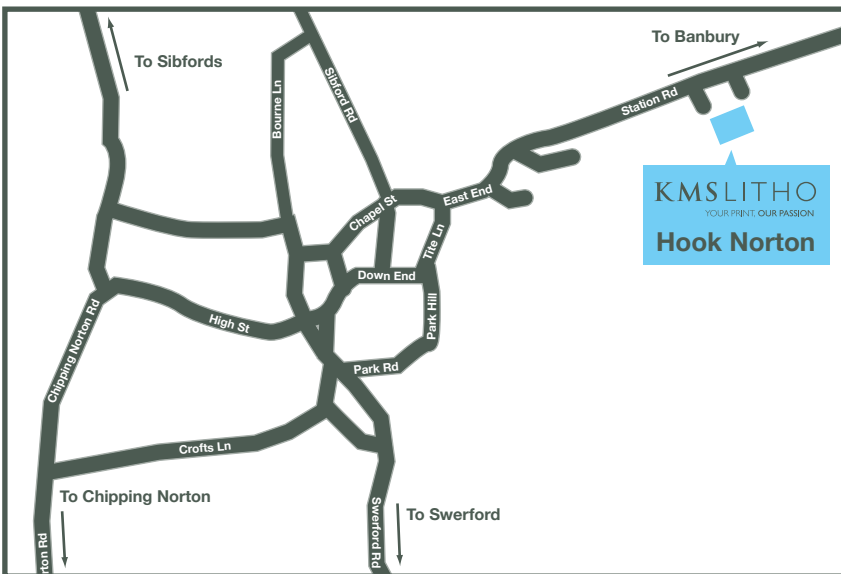

KMSLITHO

YOUR PRINT, OUR PASSION

Call 01608 737640
Fax 01608 738000
Email enquiries@kmslitho.co.uk
www.kmslitho.co.uk

KMS Litho Ltd
Railway Bridge House
Station Road
Hook Norton
Oxfordshire
OX15 5LS